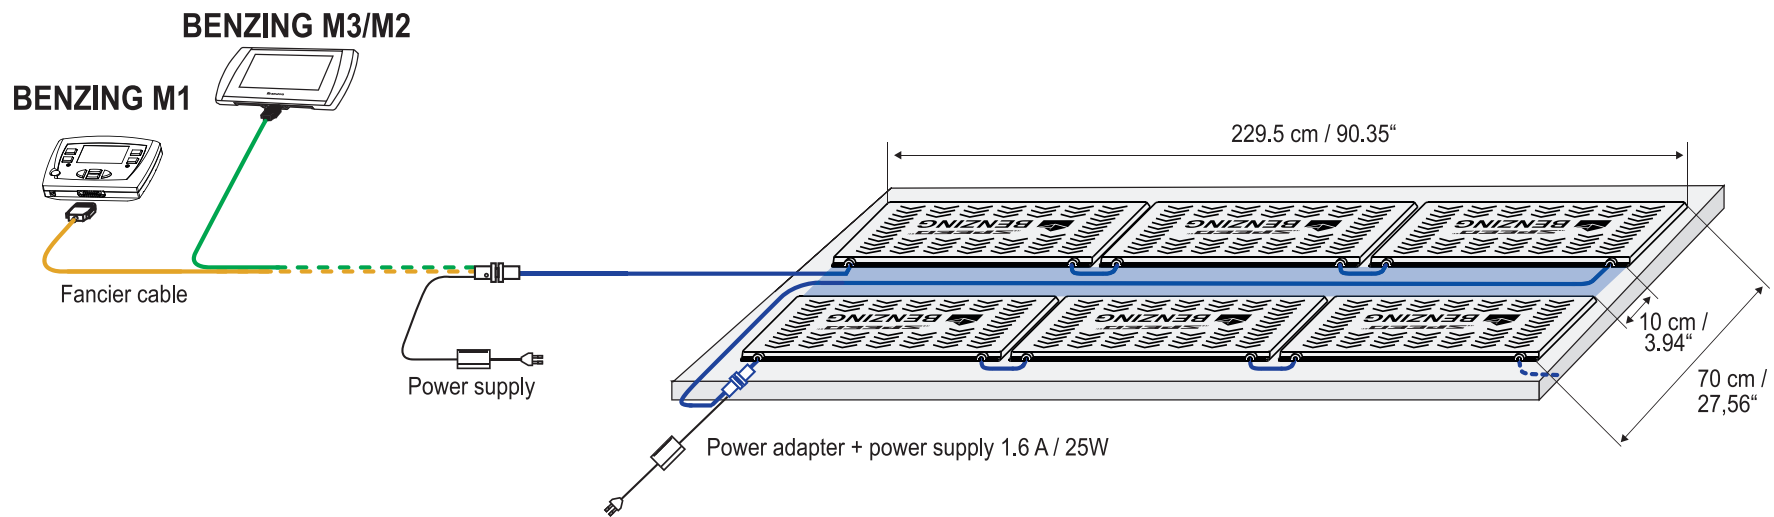

SPEED²

PIGEON LANDING BOARD

229.5 x 70 cm | 90.35 x 27.56"

12 field SPEED² Antennas