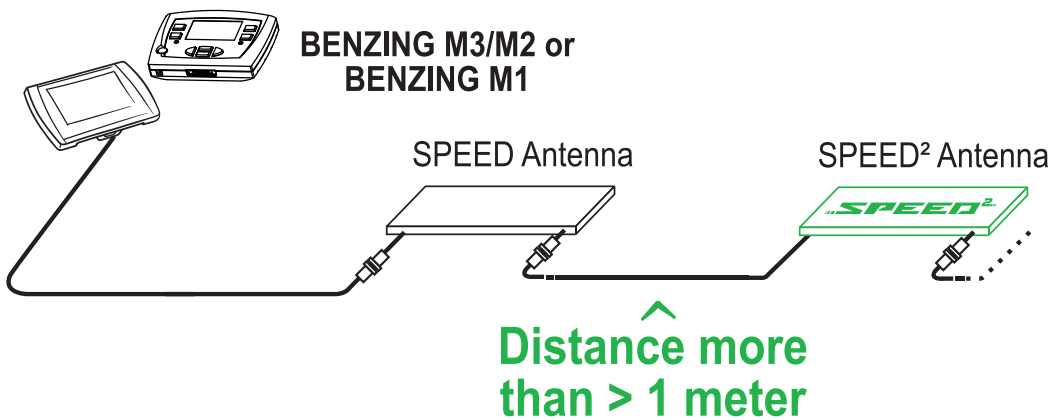

Components:
SPEED Antenna
SPEED² Antenna