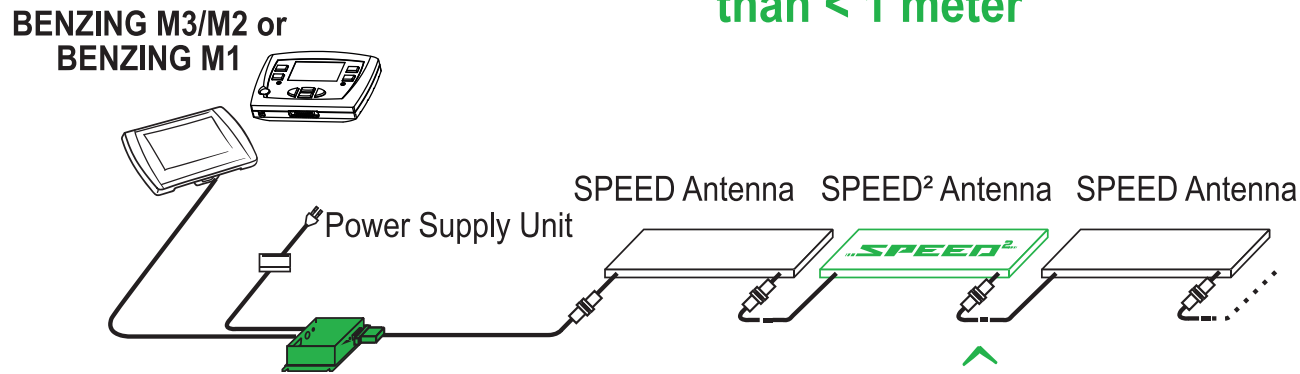

# SPEED<sup>2</sup>

Distance less  
than < 1 meter

Components:  
SPEED<sup>2</sup> Antenna

Distance less  
than < 1 meter

Components:  
LoftPOINT SNN<sup>2</sup>  
SPEED Antenna  
SPEED<sup>2</sup> Antenna

# SPEED<sup>2</sup>

**Components:**  
SPEED Antenna  
SPEED<sup>2</sup> Antenna

**Components:**  
SPEED Antenna  
SPEED<sup>2</sup> Antenna