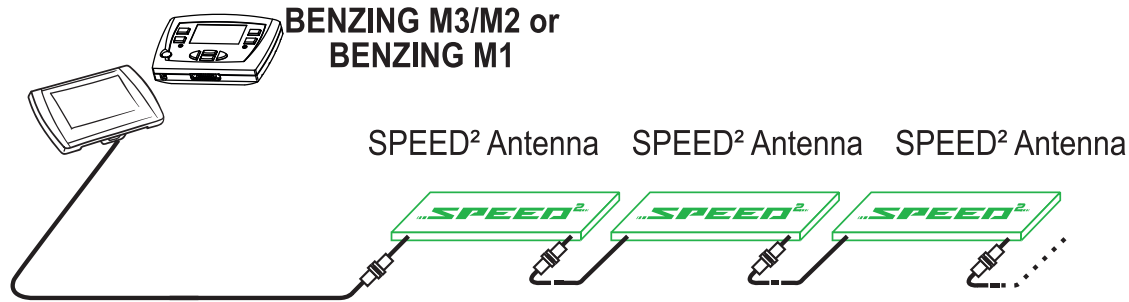

# SPEED<sup>2</sup>

Distance less  
than < 1 meter

Components:  
SPEED<sup>2</sup> Antenna

Distance less  
than < 1 meter

Components:  
LoftPOINT SNN<sup>2</sup>  
SPEED Antenna  
SPEED<sup>2</sup> Antenna