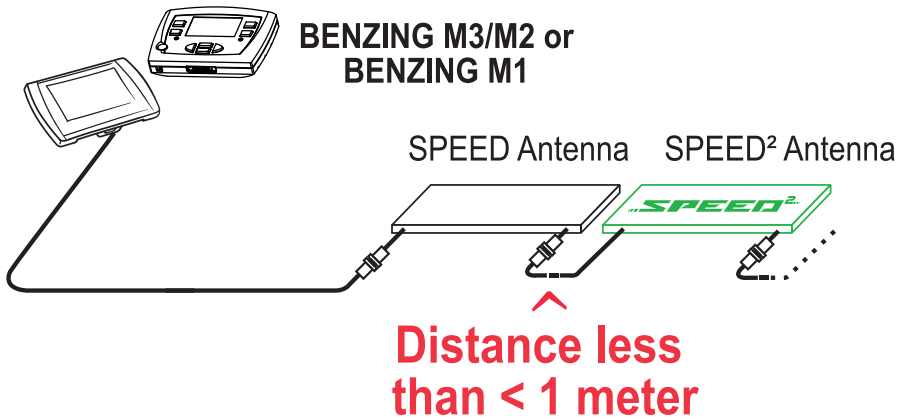

SPEED²

Components:
SPEED Antenna
SPEED² Antenna